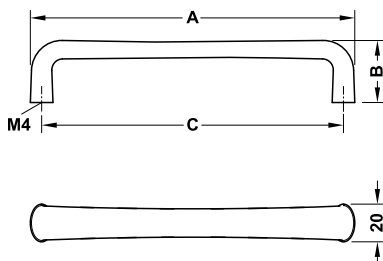

Häfele Design Model H1525

Antibacterial coating for additional infection control tested in compliance with the standard ISO 22196:2011. The finishes matt bronze, antique pewter and antique copper plated have been specially treated to look used. This makes every handle unique.

1

Trend Furniture Handles

Finish/colour	Dim. A mm	Dim. B mm	Dim. C mm	Packing pieces	Cat. No.
Polished chrome plated	172	33	160	1 or 15	106.61.254
	332	33	320	1 or 10	106.61.259
Brushed nickel plated	172	33	160	1 or 15	106.61.054
	332	33	320	1 or 10	106.61.059
Antibacterial, brushed, nickel plated	172	33	160	1 or 10	106.65.690
Brushed nickel plated black	172	33	160	1 or 10	106.61.554
	332	33	320	1 or 10	106.61.559
Matt bronze	172	33	160	1 or 15	106.61.154
	332	33	320	1 or 10	106.61.159
Antique pewter, used look	172	33	160	1 or 15	106.61.954
	332	33	320	1 or 10	106.61.959
Antique copper plated, used look	172	33	160	1 or 15	106.61.454
	332	33	320	1 or 10	106.61.459

DGH-M-INT 2020, HDE-en, 05/19, Dimensional data not binding. We reserve the right to alter specifications without notice.

M4 threaded screws

► FF 1.260

04.11.2021  
ID 5824